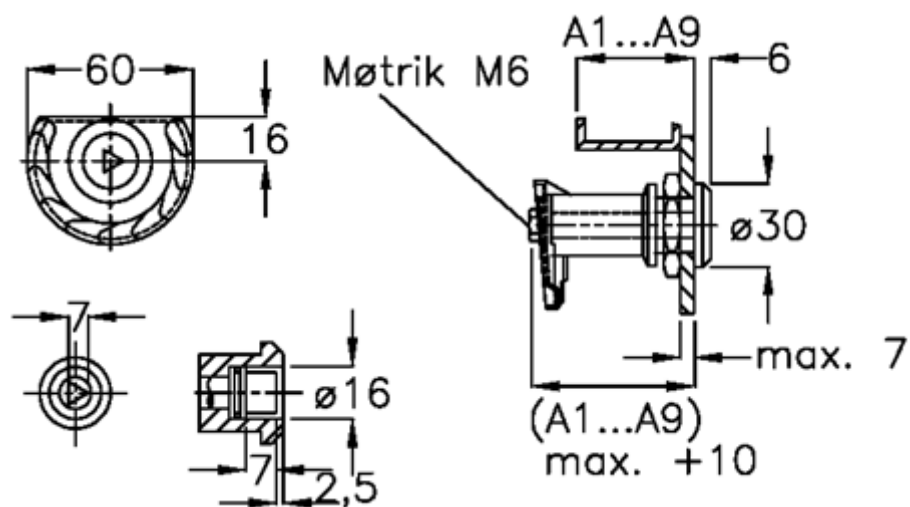

# Data Sheet

Article number: 209180281

Description: E+G Door lock  
GN 119-DK-A8-NI

## Measures

Door + frame thickness = 52-60

Measure type = A8